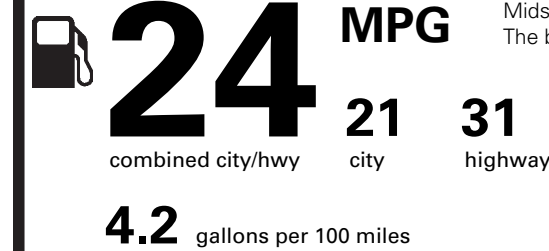

PRICE INFORMATION

BASE PRICE	\$37,355.00
TOTAL OPTIONS/OTHER	5,535.00
TOTAL VEHICLE & OPTIONS/OTHER	42,890.00
DESTINATION & DELIVERY	925.00

EPA DOT Fuel Economy and Environment

Gasoline Vehicle

Fuel Economy